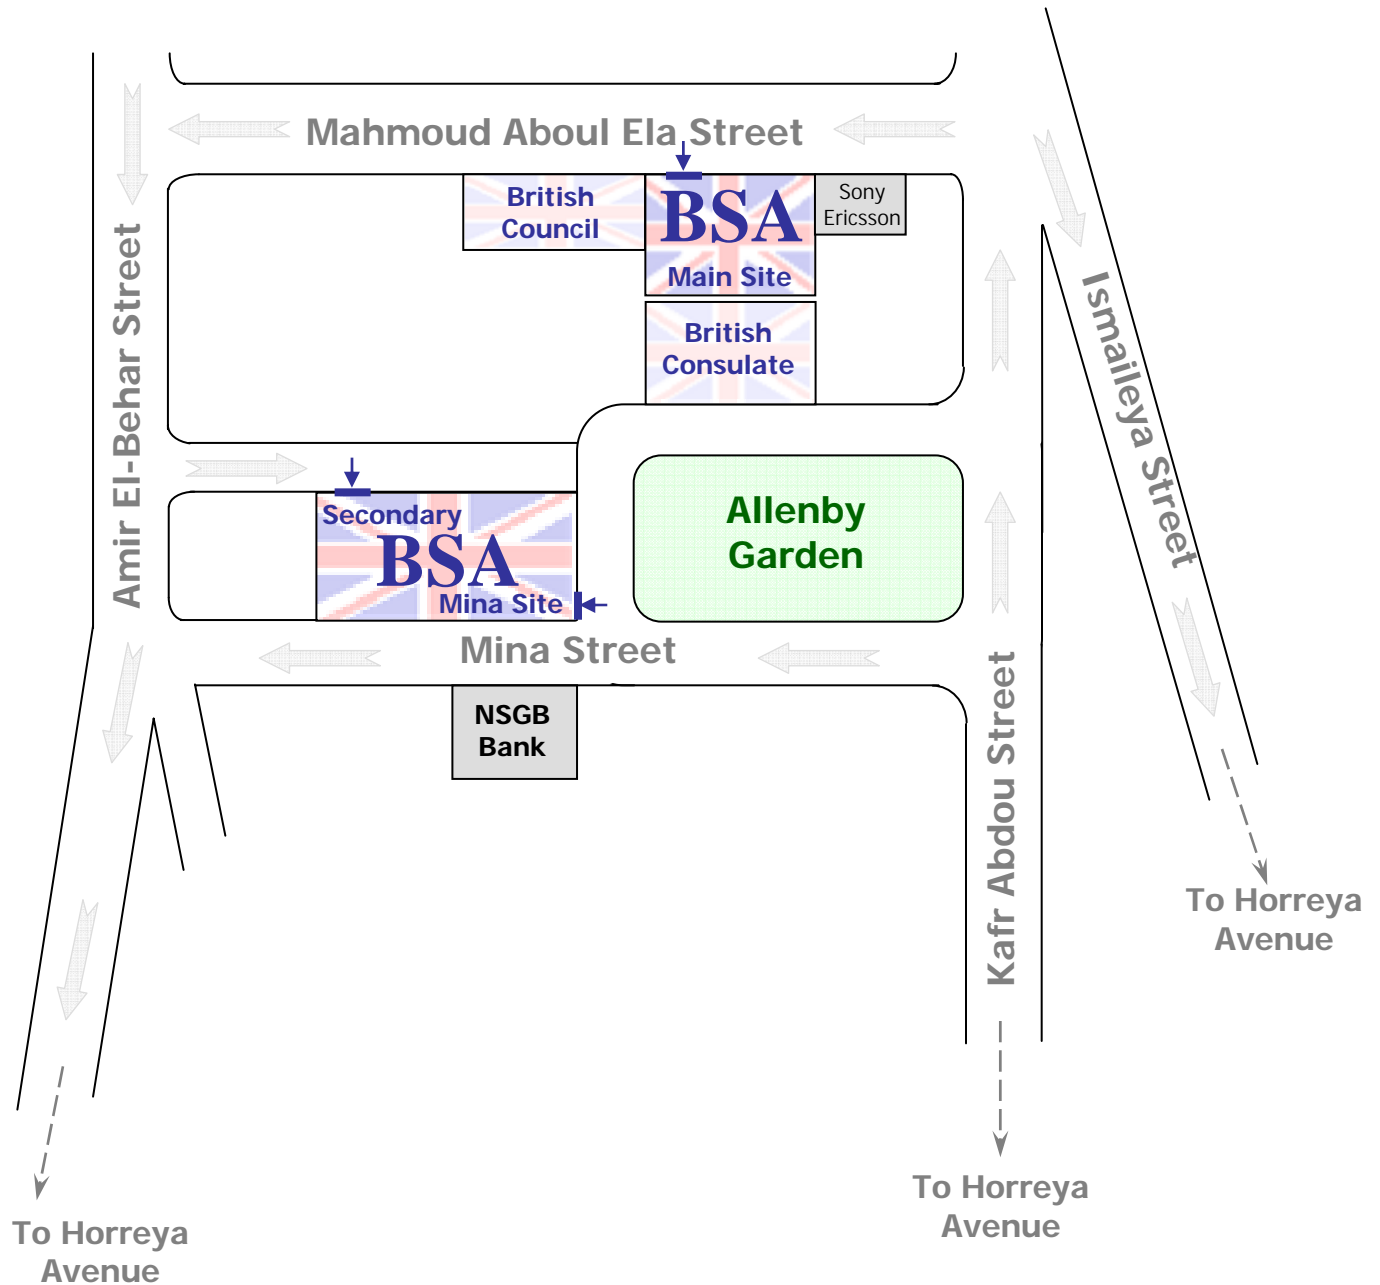

British School of Alexandria

Address:

Main Site: Mahmoud Aboul Ela Street
Kafr Abdou, Roushdy
Alexandria

Tel. No.: 03 523-2764
03 523-2765

Mina Site: 14, Mina Street
Kafr Abdou, Roushdy
Alexandria

E-mail: bsaalex@yahoo.co.uk